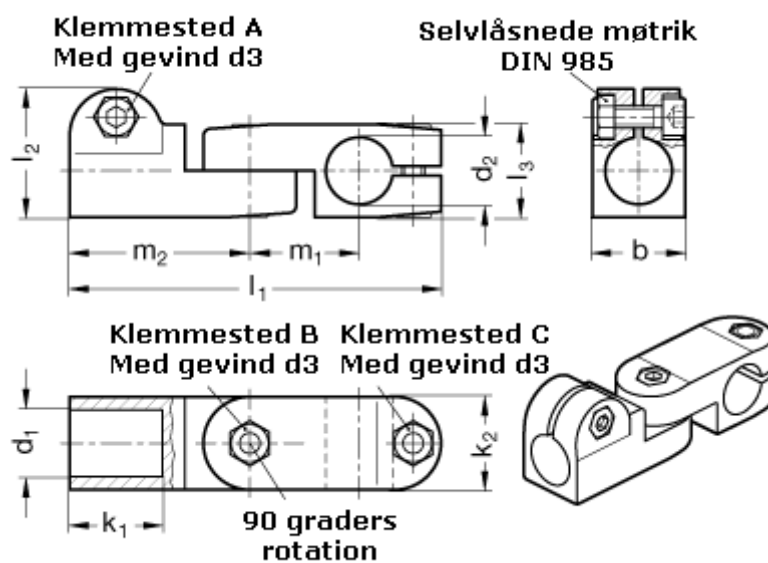

Article number: 20287B16B122BL  
Description: E+G swivel clamp  
GN287-B16-B12-2-BL

## Measures

$b = 25$	$m_1 = 29.5$
$d_1 = B16$	$m_2 = 48.5$
$d_2 = B12$	
$d_3 = M 6$	
$k_1 = 25$	
$k_2 = 25$	
$l_1 = 100$	
$l_2 = 34.5$	